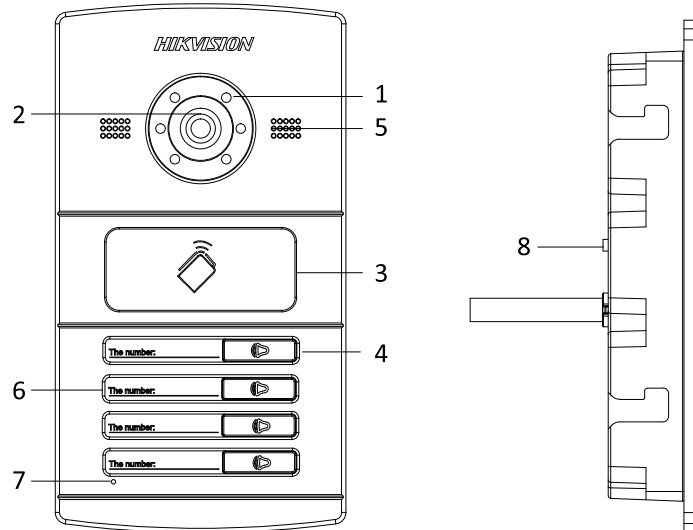

Appearance and Interfaces

Index	Description	Index	Description
1	Low Illumination Supplement Light	5	Loudspeaker
2	Built-in Camera	6	Room No. (Customized)
3	Card Induction Area	7	Microphone
4	Call Button	8	TAMPER

Distributed by

1 **NET TRADING SRL**
CCTV IMPORTATOR SISTEME DE SECURITATE
☎ 0736 355 553, 0736 355 554, 0722 334 700

HIKVISION®

Headquarters

No.555 Qianmo Road, Binjiang District,
Hangzhou 310051, China
T +86-571-8807-5998
overseasbusiness@hikvision.com

Hikvision USA
T +1-909-895-0400
sales.usa@hikvision.com

Hikvision Europe
T +31-23-55-42-770
info.eu@hikvision.com

Hikvision Middle East
T +971-4-8816086
salesme@hikvision.com

Hikvision Russia
T +7-495-669-67-99
saleru@hikvision.com

Hikvision India
T +91-22-28469900
sales@pramahikvision.com

Hikvision Italy
T +39-0438-6902
info.it@hikvision.com

Hikvision France
T +33(0)1-85-330-450
info.fr@hikvision.com

Hikvision Spain
T +34-91-737-16-55
info.es@hikvision.com

Hikvision Poland
T +48-22-460-01-50
poland@hikvision.com

Hikvision UK
T +01628-902140
support.uk@hikvision.com

Hikvision Singapore
T +65-6684-4718
sg@hikvision.com

Hikvision Oceania
T +61-2-8599-4233
salesau@hikvision.com

Hikvision Canada
T +1-909-895-0400
sales.usa@hikvision.com

Hikvision Korea
T +82-31-731-8841
sales.korea@hikvision.com

Hikvision Brazil
T +55 11 3318-0050
Latam.support@hikvision.com

Hikvision Africa
T +27 (10) 0351172
sale.africa@hikvision.com

Hikvision Hong Kong
T +852-2151-1761