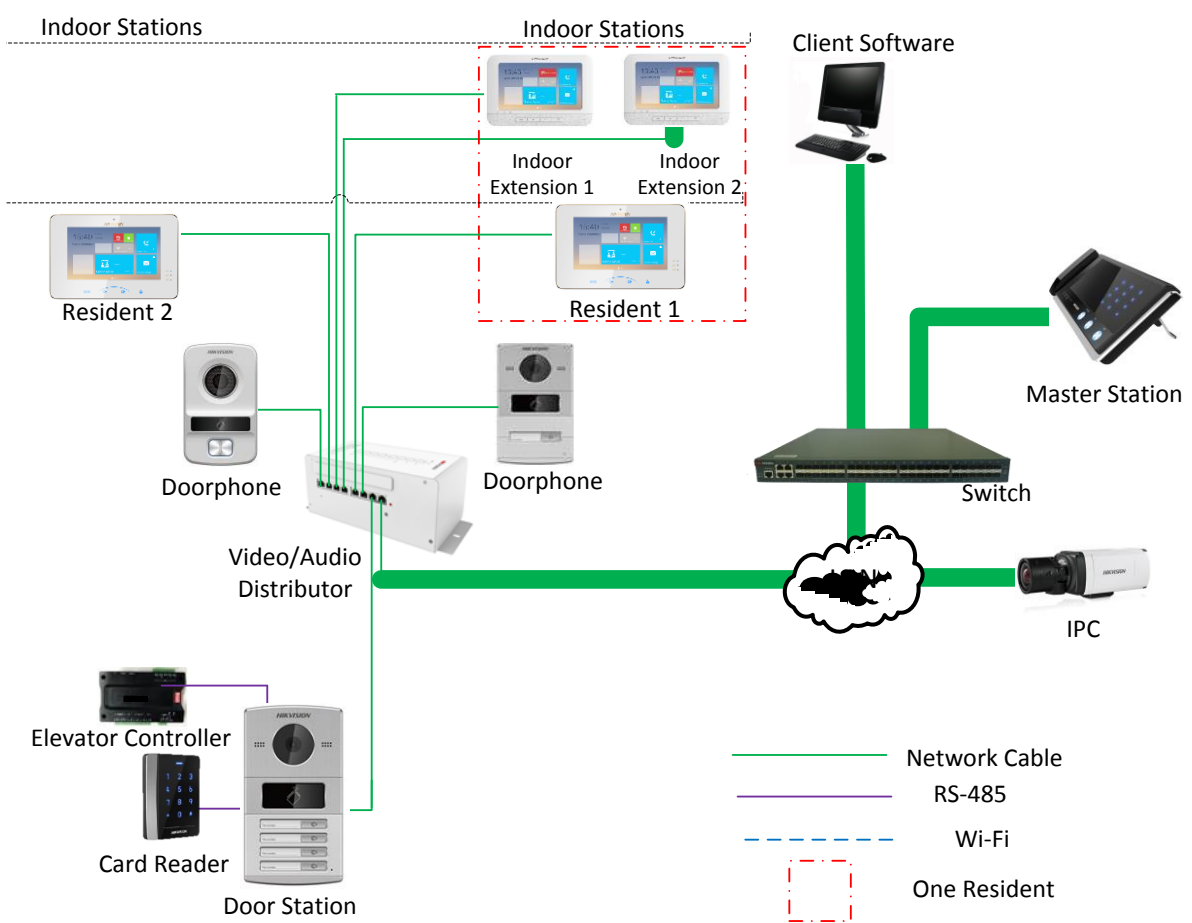

Typical Application

Available Models

DS-KV8102-IM, DS-KV8202-IM, DS-KV8402-IM