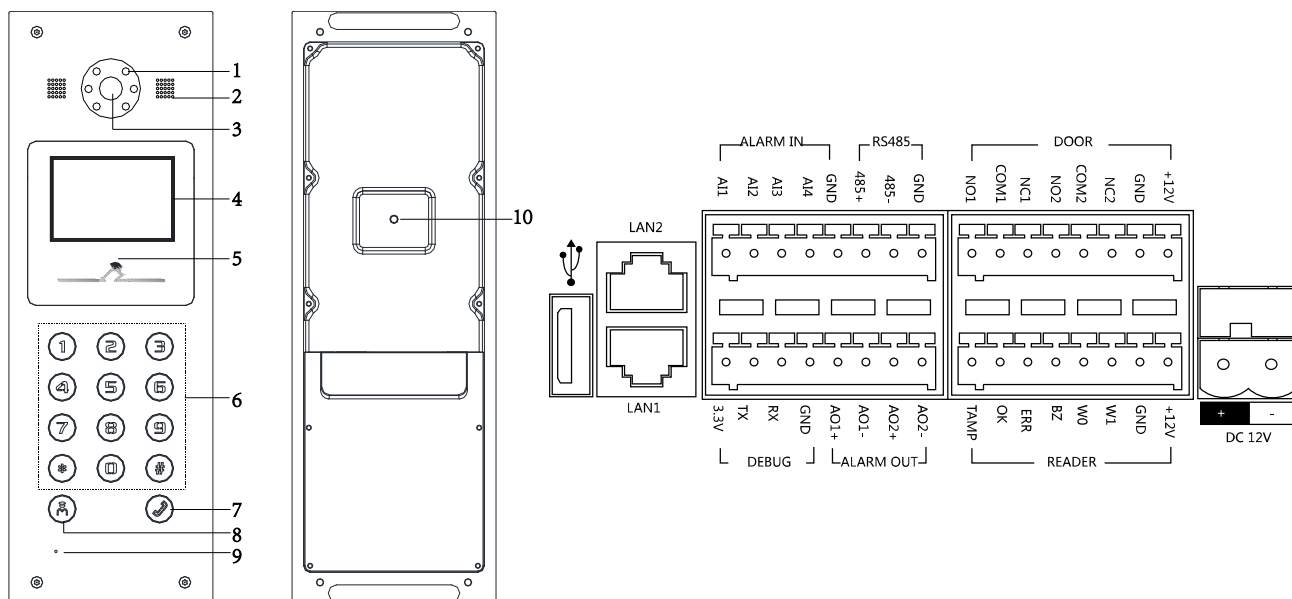

Typical Application

Specifications

Model		DS-KD6002-VM
System parameters	Processor	High-Performance Embedded SOC Processor
	Operation system	Embedded Linux Operation System
Video parameters	Camera	CMOS Low Illumination 1.3 MP HD Colorful Camera
	Video compression standard	H.264
	Resolution	1280 × 720
	Video frame rate	PAL: 25 fps, NTSC: 30 fps
Display parameters	Display screen	3.5-Inch Colorful TFT LCD
	Display resolution	480 × 320
	Operation method	Physical Touch Keypad
	Operation interface	LCD Display, Easy Menu
Audio parameters	Audio input	Built-in Omnidirectional Microphone
	Audio output	Built-in Loudspeaker
	Audio compression standard	G.711 U
	Audio compression rate	64 Kbps
	Audio quality	Noise Suppression and Echo Cancellation
Access control parameters	Internal card reader	Built-in IC Card Reader
	External card reader	Wiegand 26, Wiegand 34, or RS-485 IC Reader
	Door magnetic detection	Detects Door Magnetic Status
Light supplement	Light supplement mode	Visible Light Supplement
Network parameters	Ethernet	10/100/1000 Mbps Self-Adaptive Ethernet
	Network protocol	TCP/IP, RTSP
Alarm parameters	Alarm input	Door Magnetic Alarm, Tampering Alarm
Device interfaces	Network interface	1 RJ-45 10/100/1000 Mbps Self-Adaptive Ethernet Interface
	RS-485	1 RS-485 Half-Duplex Port
	I/O input	4
	I/O output	4
	Wiegand	1 Wiegand Port for Accessing Wiegand IC Card Reader
	USB	1 USB 2.0, Supporting U-Disk
General	Material	Aluminum Alloy
	Power supply	12 VDC
	Power consumption	≤15 W
	Working temperature	-40° C to +70° C (-40° F to 158° F)
	Working humidity	10% to 90%
	IP protection level	IP65
	Dimensions (L × W × H)	357 mm × 124 mm × 55 mm (14.1" × 4.9" × 2.2")
Certification	FCC, IC, CE, C-TICK, ROHS, REACH, WEEE	

Appearance and Interfaces

Index	Description	Index	Description
1	Low Illumination Supplement Light	6	Numeric Keypad
2	Loudspeaker	7	Call Key
3	Built-in Camera	8	Call Center Key
4	LCD Display Screen	9	Microphone
5	Card Induction Area	10	TAMPER