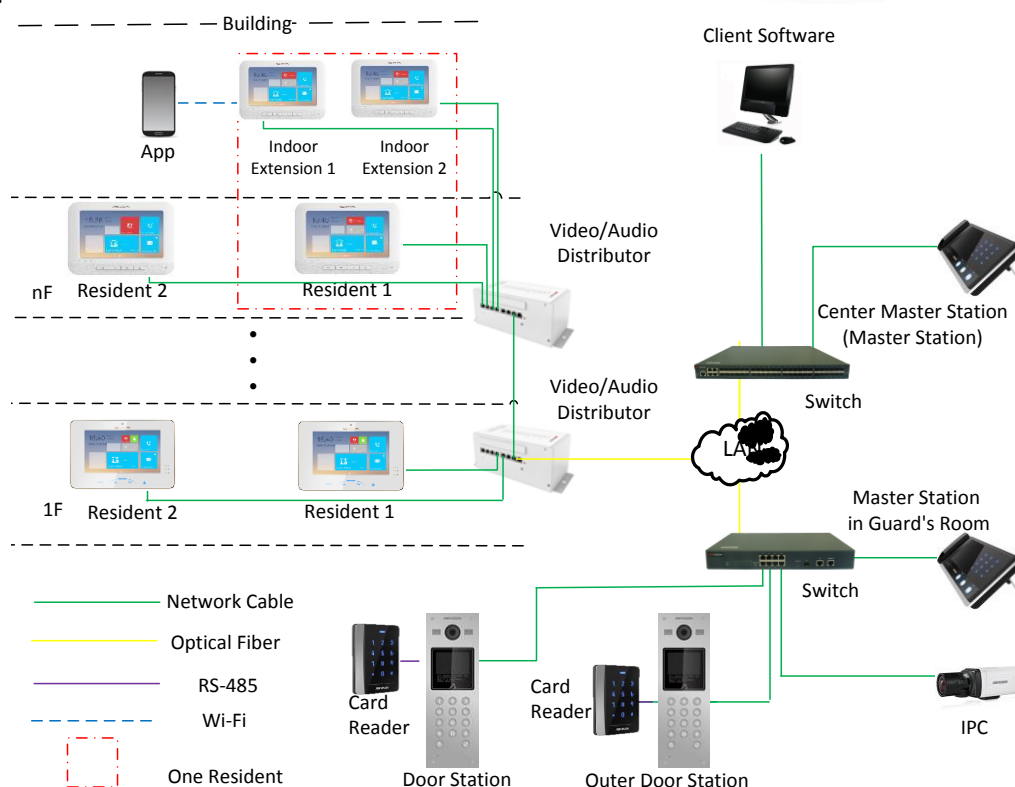

DS-KD6002-VM Video Intercom Metal Door Station

Key Features

Basic Functions

- Video intercom function
- Access control function
- Issues cards via door station, up to Max. 2500 cards, via outer door station, up to 50000 cards (This function will be invalid if the card has been issued via the client.)
- Card readers supported
- Self-adaptive visible light supplement

Video/Audio Functions

- HD video surveillance with high performance CMOS
- Noise suppression and echo cancellation
- H.264 video compression
- Low illumination

Remote Control

- Remote unlocking via the client or the app
- Remotely answering the call via the client or the app

Alarm Functions

- Tampering alarm and door magnetic alarm supported
- Auto-uploads alarm messages to master station or the client once the duress code is entered to open the door

Additional Features

- Message notification function
- Auto-uploads captured pictures to FTP or the client

Typical Application