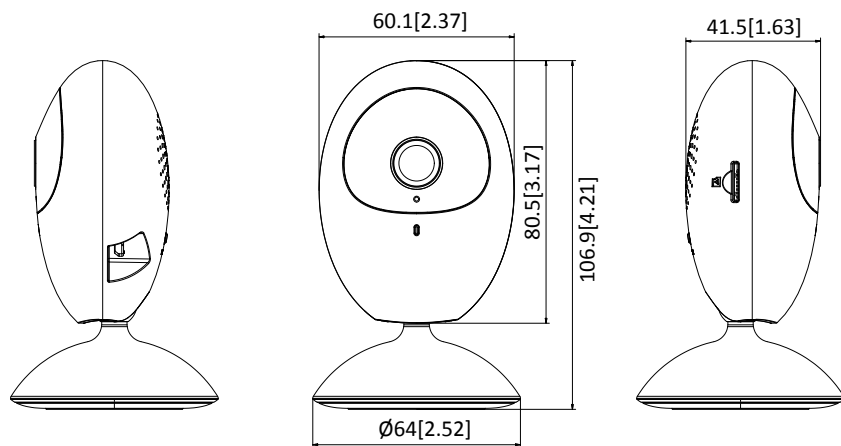

DS-2CV2U21FD-IW/(16G-T/32G-T/64G-T)
2.0 MP Network Cube Camera

Key Features

- Up to 2.0 megapixel high resolution
- Two video streams
- 2.8mm fixed lens
- Digital Wide Dynamic Range
- 3D Digital Noise Reduction
- Build-in microphone and speaker, support two-way audio
- Support on-board storage, up to 128GB
- Up to 10 m IR range
- Built-in Wi-Fi
- DC 5V ± 15 %, micro USB interface
- Mobile Monitoring via Hik-Connect or iVMS-4500

| Wi-Fi | |
|----------------------|---|
| Wireless Standards | IEEE802.11b, 802.11g, 802.11n |
| Frequency Range | 2.4 GHz - 2.4835 GHz |
| Channel Bandwidth | 20/40MHz Support |
| Protocols | 802.11b: CCK, QPSK, BPSK, 802.11g/n: OFDM |
| Security | 64/128-bit WEP, WPA/WPA2, WPA-PSK/WPA2-PSK, WPS |
| Transfer Rates | 11b: 11Mbps, 11g: 54Mbps, 11n: up to 150Mbps |
| Wireless Range | 50 meters (The performance varies based on actual environment) |
| General | |
| Operating Conditions | -10 °C to 40°C (14 °F to 104 °F), Humidity 95% or less (non-condensing) |
| Power Supply | DC 5V ± 15 %, micro USB interface |
| Current | Max. 0.9A |
| Power Consumption | Max. 4.5W |
| IR Range | Up to 10 meters |
| Material | Plastic |
| Memory Card | DS-2CV2U21FD-IW: no memory card included DS-2CV2U21FD-IW/16G-T: includes a 16 GB memory card DS-2CV2U21FD-IW/32G-T: includes a 32 GB memory card DS-2CV2U21FD-IW/64G-T: includes a 64 GB memory card |
| Dimensions | Φ 64 × 106.9 mm (Φ 2.52" × 4.21") |
| Weight | 115 g (0.25 lbs) |

Ordering Models

DS-2CV2U21FD-IW, DS-2CV2U21FD-IW/16G-T, DS-2CV2U21FD-IW/32G-T, DS-2CV2U21FD-IW/64G-T

Dimensions

UNIT: mm [inch]

Distributed by

1  **NET TRADING SRL**
CCTV  **0736 355 553, 0736 355 554, 0722 334 700**
IMPORTATOR SISTEME DE SECURITATE