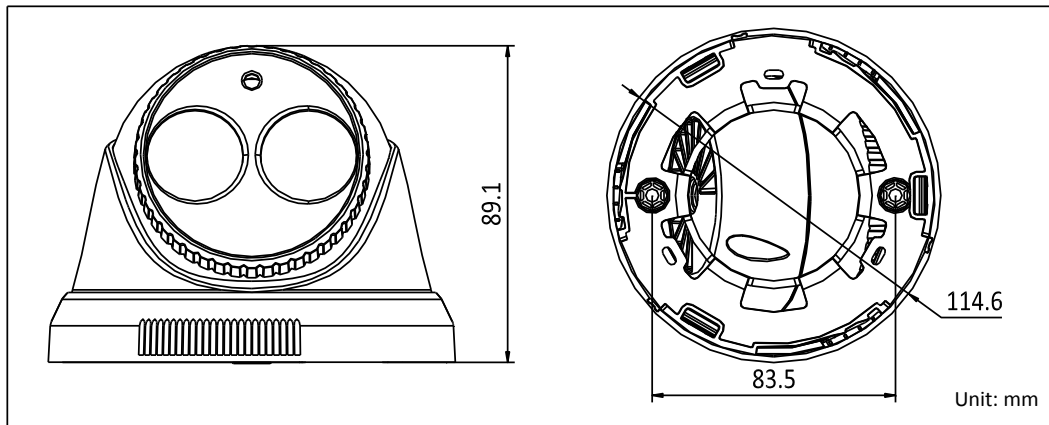

Order Models

DS-2CE56D5T-IT3

Dimensions

Accessories

Distributed by

1♥ NET TRADING SRL
IMPORTATOR SISTEME DE SECURITATE
CCTV ☎ 0736 355 553, 0736 355 554, 0722 334 700

Headquarters

No.555 Qianmo Road, Binjiang District,
Hangzhou 310051, China
T +86-571-8807-5998
overseasbusiness@hikvision.com

Hikvision Poland
T +48-22-460-01-50
poland@hikvision.com

Hikvision USA
T +1-909-895-0400
sales.usa@hikvision.com

Hikvision India
T +91-22-28469900
sales@pramahikvision.com

Hikvision UK
T +44-1628-9021-4
support.uk@hikvision.com

Hikvision Europe
T +31-23-5542770
saleseuro@hikvision.com

Hikvision Italy
T +39-0438-6902
info.it@hikvision.com

Hikvision Singapore
T +65-6684-4718
sg@hikvision.com

Hikvision Middle East
T +971-4-8816086
salesme@hikvision.com

Hikvision France
T +33(0)1-85-330-444
info.fr@hikvision.com

Hikvision Oceania
T +61-2-8599-4233
salesau@hikvision.com

Hikvision Russia
T +7-495-669-67-99
saleru@hikvision.com

Hikvision Spain
T +34-91-737-16-55
info.es@hikvision.com

Hikvision Hong Kong
T +852-2151-1761