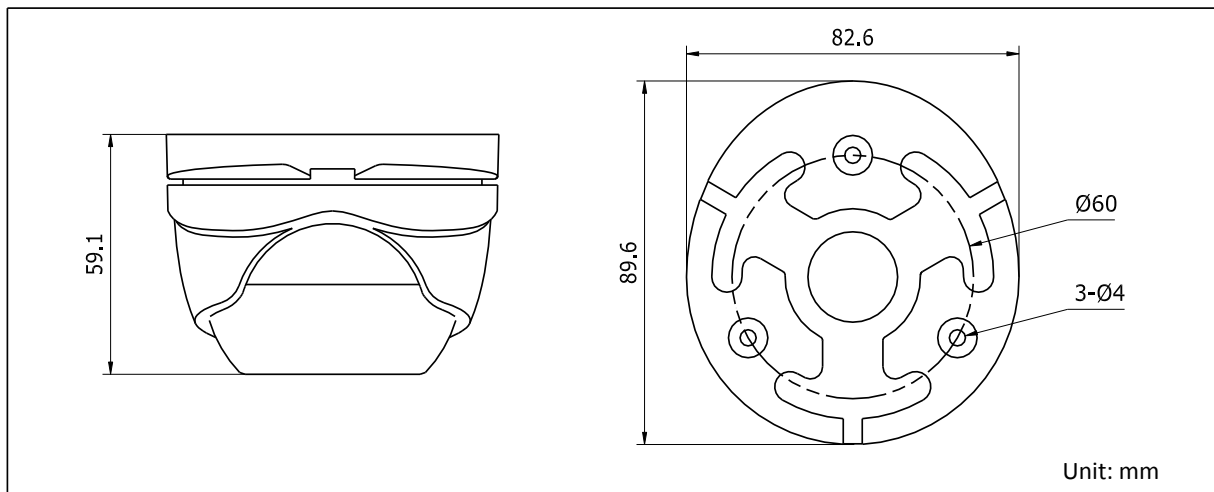

Dimensions

Accessories

Distributed by

1 **NET TRADING SRL**
IMPORTATOR SISTEME DE SECURITATE
CCTV 0736 355 553, 0736 355 554, 0722 334 700

Headquarters

No.555 Qianmo Road, Binjiang District,
Hangzhou 310051, China
T +86-571-8807-5998
overseasbusiness@hikvision.com

Hikvision Poland
T +48-22-460-01-50
poland@hikvision.com

Hikvision USA
T +1-909-895-0400
sales.usa@hikvision.com

Hikvision India
T +91-22-28469900
sales@pramahikvision.com

Hikvision UK
T +44-1628-9021-4
support.uk@hikvision.com

Hikvision Europe
T +31-23-5542770
saleseuro@hikvision.com

Hikvision Italy
T +39-0438-6902
info.it@hikvision.com

Hikvision Singapore
T +65-6684-4718
sg@hikvision.com

Hikvision Middle East
T +971-4-8816086
salesme@hikvision.com

Hikvision France
T +33(0)1-85-330-444
info.fr@hikvision.com

Hikvision Oceania
T +61-2-8599-4233
salesau@hikvision.com

Hikvision Russia
T +7-495-669-67-99
saleru@hikvision.com

Hikvision Spain
T +34-91-737-16-55
info.es@hikvision.com

Hikvision Hong Kong
T +852-2151-1761