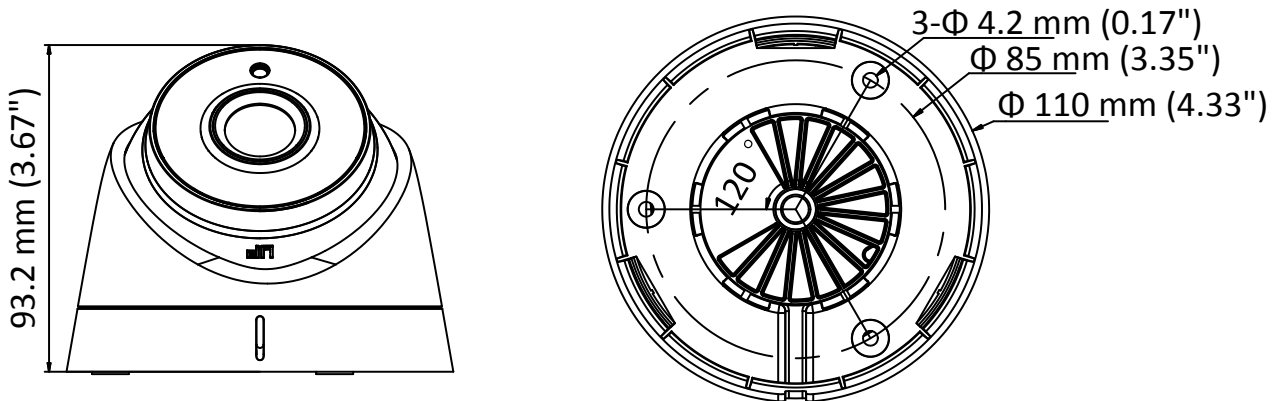

Dimensions

Accessories

Distributed by

1 **NET TRADING SRL**
IMPORTATOR SISTEME DE SECURITATE
CCTV 0736 355 553, 0736 355 554, 0722 334 700

Headquarters

No.555 Qianmo Road, Binjiang District,
Hangzhou 310051, China
T +86-571-8807-5998
overseasbusiness@hikvision.com

Hikvision Poland
T +48-22-460-01-50
poland@hikvision.com

Hikvision USA
T +1-909-895-0400
sales.usa@hikvision.com

Hikvision India
T +91-22-28469900
sales@pramahikvision.com

Hikvision UK
T +44-1628-9021-4
support.uk@hikvision.com

Hikvision Europe
T +31-23-5542770
saleseuro@hikvision.com

Hikvision Italy
T +39-0438-6902
info.it@hikvision.com

Hikvision Singapore
T +65-6684-4718
sg@hikvision.com

Hikvision Middle East
T +971-4-8816086
salesme@hikvision.com

Hikvision France
T +33(0)1-85-330-444
info.fr@hikvision.com

Hikvision Oceania
T +61-2-8599-4233
salesau@hikvision.com

Hikvision Russia
T +7-495-669-67-99
saleru@hikvision.com

Hikvision Spain
T +34-91-737-16-55
info.es@hikvision.com

Hikvision Hong Kong
T +852-2151-1761