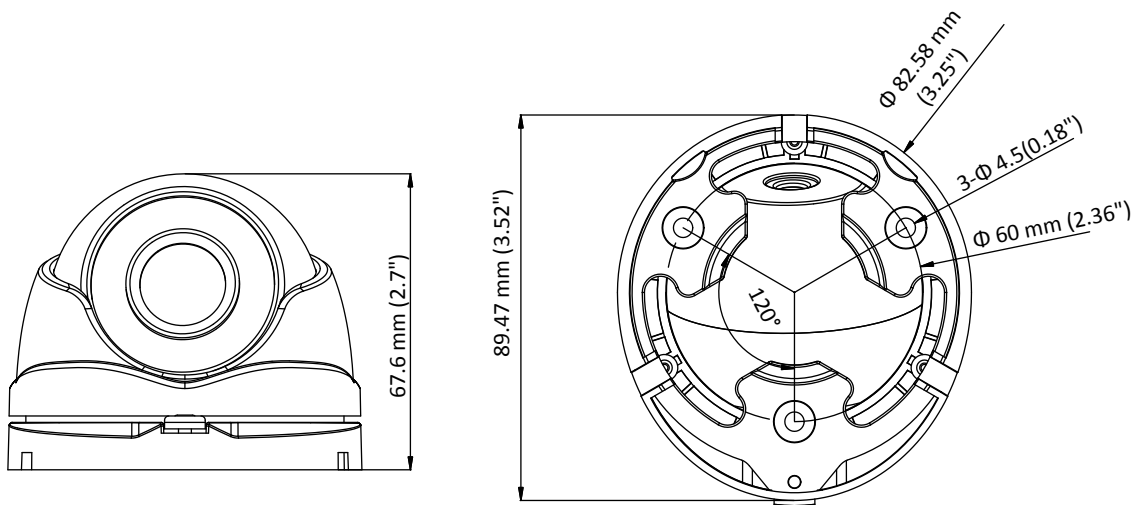

DS-2CE56D0T-IRMF
HD 1080p IR Turret Camera

Key Features

- 2 megapixel high performance CMOS
- Analog HD output, up to 1080p resolution
- Day/Night switch
- Smart IR
- Up to 20 m IR distance
- Switchable TVI/AHD/CVI/CVBS
- IP66

Specification

| Camera | |
|--------------------------|--|
| Image Sensor | 2MP CMOS Image Sensor |
| Signal System | PAL/NTSC |
| Frame Rate | PAL: 1080p@25fps NTSC: 1080p@30fps |
| Resolution | 1920 (H) × 1080 (V) |
| Min. illumination | 0.01 Lux@(F1.2, AGC ON), 0 Lux with IR |
| Shutter Time | 1/25 (1/30) s to 1/50,000 s |
| Lens | 3.6 mm 2.8 mm, 6 mm fixed lens |
| Horizontal Field of View | 103° (2.8 mm), 82.2° (3.6 mm), 54° (6 mm) |
| Lens Mount | M12 |
| Day & Night | IR cut filter |
| Angle Adjustment | Pan: 0° to 360°, Tilt: 0° to 75°, Rotation: 0° to 360° |
| Synchronization | Internal synchronization |
| Menu | |
| AGC | Low/middle/high |
| Day/Night Mode | Smart/color/BW(Black and White) |
| Backlight Compensation | Yes |
| DWDR | Yes |
| Language | English, Chinese |
| Functions | Brightness, Sharpness, DNR, Mirror |
| Interface | |
| Video Output | 1 HD analog output |
| Switch Button | TVI/AHD/CVI/CVBS |
| General | |
| Operating Conditions | -40 °C to 60 °C (-40 °F to 140 °F), Humidity: 90% or less (non-condensation) |
| Power Supply | 12 VDC ± 15% |
| Power Consumption | Max. 4 W |
| Ingress Protection | IP66 |
| Material | Metal |
| IR Range | Up to 20 m |
| Dimensions | 89.47 × 67.6 mm (3.52" × 2.7") |
| Weight | 340 g (0.75 lb.) |

Order Model

DS-2CE56D0T-IRMF

Dimensions

Accessories

DS-1272ZJ-110-TRS
Wall Mounting Bracket

DS-1275ZJ-SUS
Vertical Pole Mounting Bracket

DS-1276ZJ-SUS
Corner Mounting Bracket

DS-1280ZJ-XS
Junction Box