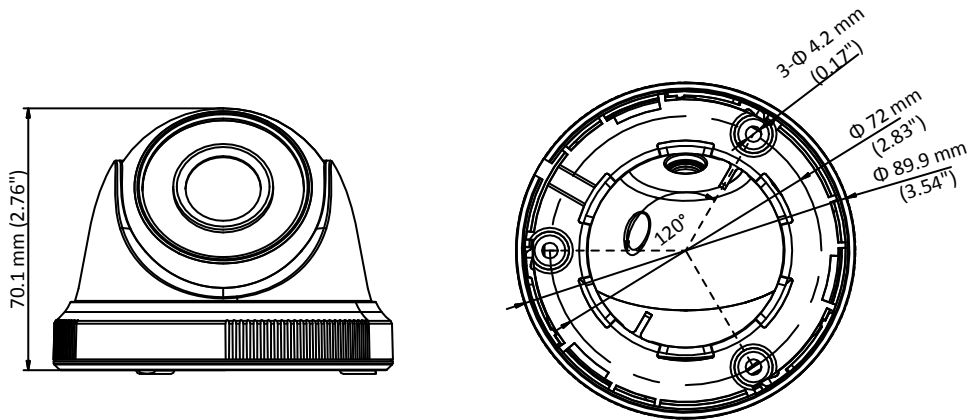

Dimensions

Accessories

Distributed by

1 **NET TRADING SRL**
IMPORTATOR SISTEME DE SECURITATE
CCTV ☎ 0736 355 553, 0736 355 554, 0722 334 700

Headquarters

No.555 Qianmo Road, Binjiang District,
Hangzhou 310051, China
T +86-571-8807-5998
overseasbusiness@hikvision.com

Hikvision Poland
T +48-22-460-01-50
poland@hikvision.com

Hikvision USA
T +1-909-895-0400
sales.usa@hikvision.com

Hikvision India
T +91-22-28469900
sales@pramahikvision.com

Hikvision UK
T +44-1628-9021-4
support.uk@hikvision.com

Hikvision Europe
T +31-23-5542770
saleseuro@hikvision.com

Hikvision Italy
T +39-0438-6902
info.it@hikvision.com

Hikvision Singapore
T +65-6684-4718
sg@hikvision.com

Hikvision Middle East
T +971-4-8816086
salesme@hikvision.com

Hikvision France
T +33(0)1-85-330-444
info.fr@hikvision.com

Hikvision Oceania
T +61-2-8599-4233
salesau@hikvision.com

Hikvision Russia
T +7-495-669-67-99
saleru@hikvision.com

Hikvision Spain
T +34-91-737-16-55
info.es@hikvision.com

Hikvision Hong Kong
T +852-2151-1761