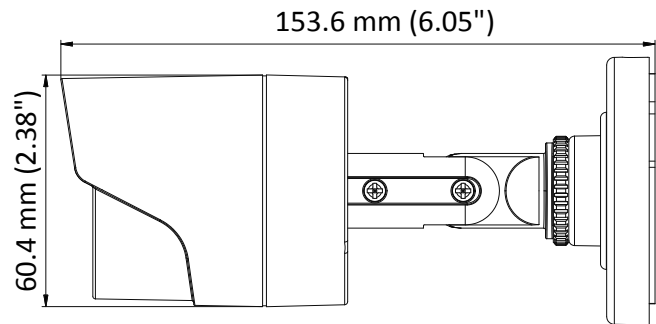

Dimensions

Accessories

Distributed by

1 **NET TRADING SRL**
IMPORTATOR SISTEME DE SECURITATE
CCTV ☎ 0736 355 553, 0736 355 554, 0722 334 700

Headquarters

No.555 Qianmo Road, Binjiang District,
Hangzhou 310051, China
T +86-571-8807-5998
overseasbusiness@hikvision.com

Hikvision Poland
T +48-22-460-01-50
poland@hikvision.com

Hikvision USA
T +1-909-895-0400
sales.usa@hikvision.com

Hikvision India
T +91-22-28469900
sales@pramahikvision.com

Hikvision UK
T +44-1628-9021-4
support.uk@hikvision.com

Hikvision Europe
T +31-23-5542770
saleseuro@hikvision.com

Hikvision Italy
T +39-0438-6902
info.it@hikvision.com

Hikvision Singapore
T +65-6684-4718
sg@hikvision.com

Hikvision Middle East
T +971-4-8816086
salesme@hikvision.com

Hikvision France
T +33(0)1-85-330-444
info.fr@hikvision.com

Hikvision Oceania
T +61-2-8599-4233
salesau@hikvision.com

Hikvision Russia
T +7-495-669-67-99
saleru@hikvision.com

Hikvision Spain
T +34-91-737-16-55
info.es@hikvision.com

Hikvision Hong Kong
T +852-2151-1761