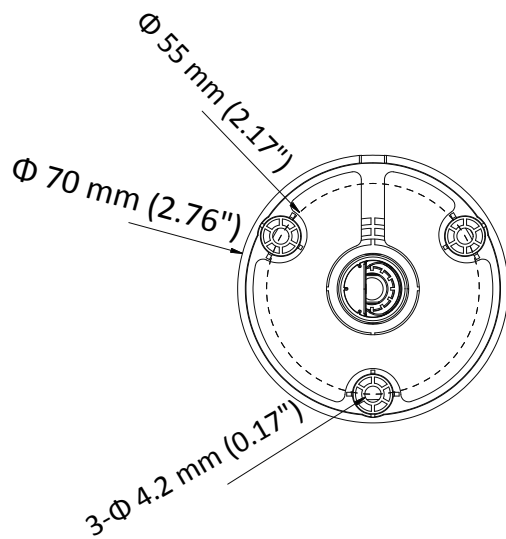

Dimensions

Accessories

Distributed by

1 **NET TRADING SRL**
IMPORTATOR SISTEME DE SECURITATE
CCTV ☎ 0736 355 553, 0736 355 554, 0722 334 700

Headquarters

No.555 Qianmo Road, Binjiang District,
Hangzhou 310051, China
T +86-571-8807-5998
overseasbusiness@hikvision.com

Hikvision Poland
T +48-22-460-01-50
poland@hikvision.com

Hikvision USA
T +1-909-895-0400
sales.usa@hikvision.com

Hikvision India
T +91-22-28469900
sales@pramahikvision.com

Hikvision UK
T +44-1628-9021-4
support.uk@hikvision.com

Hikvision Europe
T +31-23-5542770
saleseuro@hikvision.com

Hikvision Italy
T +39-0438-6902
info.it@hikvision.com

Hikvision Singapore
T +65-6684-4718
sg@hikvision.com

Hikvision Middle East
T +971-4-8816086
salesme@hikvision.com

Hikvision France
T +33(0)1-85-330-444
info.fr@hikvision.com

Hikvision Oceania
T +61-2-8599-4233
salesau@hikvision.com

Hikvision Russia
T +7-495-669-67-99
saleru@hikvision.com

Hikvision Spain
T +34-91-737-16-55
info.es@hikvision.com

Hikvision Hong Kong
T +852-2151-1761