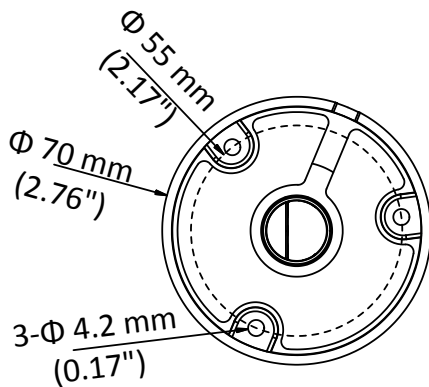

**DS-2CE16D0T-IRF**  
**HD 1080p Bullet Camera**

**Key Features**

- 2 megapixel high performance CMOS
- Analog HD output, up to 1080p resolution
- Day/Night switch
- Smart IR, up to 20 m IR distance
- Switchable TVI/AHD/CVI/CVBS
- IP66

## Specifications

<b>Camera</b>	
Image Sensor	2MP CMOS image sensor
Signal System	PAL/NTSC
Frame Rate	PAL: 1080p@25fps NTSC: 1080p@30fps
Resolution	1920 (H) × 1080 (V)
Min. illumination	0.01 Lux@(F1.2,AGC ON), 0 Lux with IR
Shutter Time	1/25 (1/30) s to 1/50,000 s
Lens	2.8 mm, 3.6 mm, 6 mm fixed lens
Horizontal Field of View	103° (2.8 mm), 82.2° (3.6 mm), 54° (6 mm)
Lens Mount	M12
Day & Night	IR cut filter
Angle Adjustment	Pan: 0° to 360°, Tilt: 0° to 180°, Rotation: 0° to 360°
Synchronization	Internal synchronization
<b>Menu</b>	
AGC	Low/middle/high
Day/Night Mode	Smart/color/BW(Black and White)
Backlight Compensation	Yes
DWDR	Yes
Language	English, Chinese
Functions	Brightness, Sharpness, DNR, Mirror
<b>Interface</b>	
Video Output	1 HD analog output
Switch Button	TVI/AHD/CVI/CVBS
<b>General</b>	
Operating Conditions	-40 °C to 60 °C (-40 °F to 140 °F), Humidity 90% or less (non-condensation)
Power Supply	12 VDC ± 15%
Power Consumption	Max. 4 W
Ingress Protection	IP66
Material	Metal
IR Range	Up to 20 m
Dimensions	Φ 70 mm × 154.5 mm (Φ 2.76" × 6.08")
Weight	Approx. 400 g (0.88 lb.)

## Dimensions