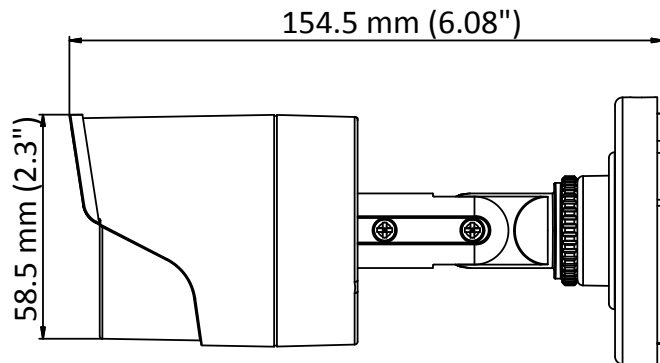

**DS-2CE16D0T-IRF**  
**HD 1080p Bullet Camera**

**Key Features**

- 2 megapixel high performance CMOS
- Analog HD output, up to 1080p resolution
- Day/Night switch
- Smart IR, up to 20 m IR distance
- Switchable TVI/AHD/CVI/CVBS
- IP66

## Specifications

<b>Camera</b>	
Image Sensor	2MP CMOS image sensor
Signal System	PAL/NTSC
Frame Rate	PAL: 1080p@25fps NTSC: 1080p@30fps
Resolution	1920 (H) × 1080 (V)
Min. illumination	0.01 Lux@(F1.2,AGC ON), 0 Lux with IR
Shutter Time	1/25 (1/30) s to 1/50,000 s
Lens	2.8 mm, 3.6 mm, 6 mm fixed lens
Horizontal Field of View	103° (2.8 mm), 82.2° (3.6 mm), 54° (6 mm)
Lens Mount	M12
Day & Night	IR cut filter
Angle Adjustment	Pan: 0° to 360°, Tilt: 0° to 180°, Rotation: 0° to 360°
Synchronization	Internal synchronization
<b>Menu</b>	
AGC	Low/middle/high
Day/Night Mode	Smart/color/BW(Black and White)
Backlight Compensation	Yes
DWDR	Yes
Language	English, Chinese
Functions	Brightness, Sharpness, DNR, Mirror
<b>Interface</b>	
Video Output	1 HD analog output
Switch Button	TVI/AHD/CVI/CVBS
<b>General</b>	
Operating Conditions	-40 °C to 60 °C (-40 °F to 140 °F), Humidity 90% or less (non-condensation)
Power Supply	12 VDC ± 15%
Power Consumption	Max. 4 W
Ingress Protection	IP66
Material	Metal
IR Range	Up to 20 m
Dimensions	Φ 70 mm × 154.5 mm (Φ 2.76" × 6.08")
Weight	Approx. 400 g (0.88 lb.)

## Dimensions