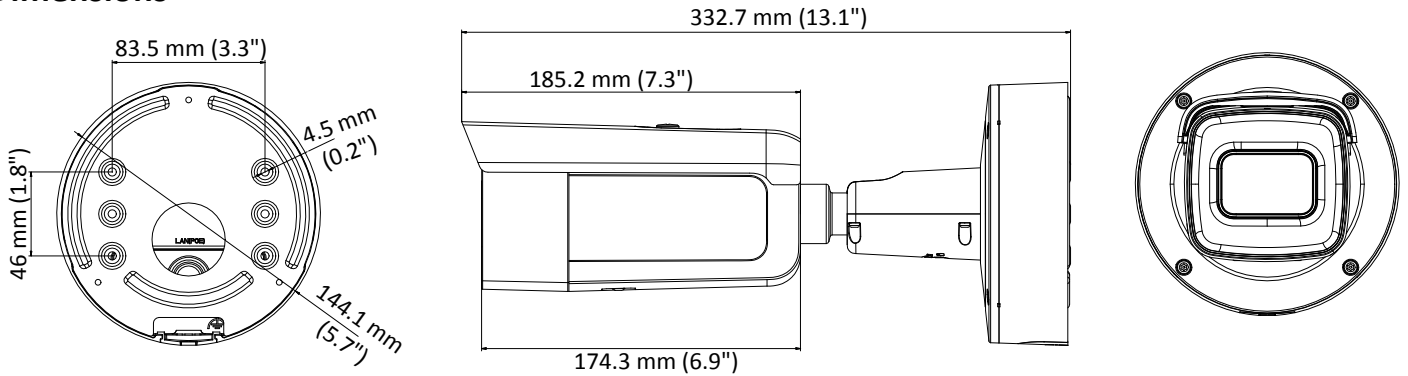

Dimensions

Accessories

Distributed by

1 **NET TRADING SRL**
IMPORTATOR SISTEME DE SECURITATE
CCTV ☎ 0736 355 553, 0736 355 554, 0722 334 700

HIKVISION

Headquarters

No.555 Qianmo Road, Binjiang District,
Hangzhou 310051, China
T +86-571-8807-5998
overseasbusiness@hikvision.com

Hikvision USA
T +1-909-895-0400
sales.usa@hikvision.com

Hikvision Italy
T +39-0438-6902
info.it@hikvision.com

Hikvision Singapore
T +65-6684-4718
sg@hikvision.com

Hikvision Africa
T +27 (10) 0351172
sale.africa@hikvision.com

Hikvision Europe
T +31-23-55-42-770
info.eu@hikvision.com

Hikvision France
T +33(0)1-85-330-450
info.fr@hikvision.com

Hikvision Oceania
T +61-2-8599-4233
salesau@hikvision.com

Hikvision Hong Kong
T +852-2151-1761

Hikvision Middle East
T +971-4-8816086
salesme@hikvision.com

Hikvision Spain
T +34-91-737-16-55
info.es@hikvision.com

Hikvision Canada
T +1-909-895-0400
sales.usa@hikvision.com

Hikvision Russia
T +7-495-669-67-99
saleru@hikvision.com

Hikvision Poland
T +48-22-460-01-50
poland@hikvision.com

Hikvision Korea
T +82-31-731-8841
sales.korea@hikvision.com

Hikvision India
T +91-22-28469900
sales@pramahikvision.com

Hikvision UK
T +01628-902140
support.uk@hikvision.com

Hikvision Brazil
T +55 11 3318-0050
Latam.support@hikvision.com