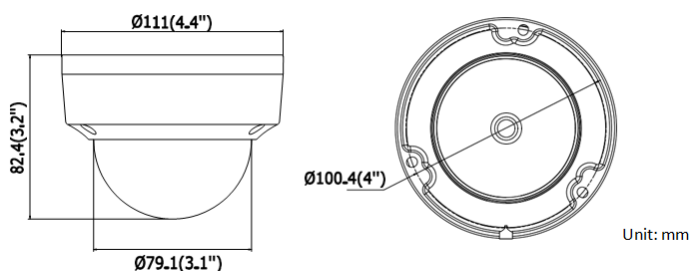

**Dimensions**

DS-2CD2185FWD-I	
<b>Camera</b>	
Image Sensor	1/2.5" Progressive Scan CMOS
Minimum Illumination	Color: 0.027 lux @(F2.0, AGC ON), 0 lux with IR
Shutter Time	1/3 s to 1/100,000 s
Slow Shutter	Supported
Lens	109° (2.8 mm), 72° (4 mm), 50° (6 mm), 40° (8 mm)
Lens Mount	M12
Iris	F1.6
3-Axis Adjustment	Pan: 0° to 355°; Tilt: 0° to 75°; Rotate: 0° to 355°
Day and Night	IR Cut Filter
DNR	3D DNR
Wide Dynamic Range	120 dB
<b>Compression Standard</b>	
Video Compression	Main stream: H.265+ / H.265 / H.264+ / H.264; sub stream: H.265+ / H.265 / H.264+ / H.264 / MJPEG; third stream: H.265+ / H.265 / H.264+ / H.264
H.264 Type	Main profile / high profile
H.264+	Support
H.265 Type	Main profile
H.265+	Support
Video Bit Rate	32 Kbps to 16 Mbps
<b>Image</b>	
Maximum Resolution	3840 × 2160
Main Stream	20 fps (3840 × 2160), 30 fps (2560 × 1920, 2560 × 1440, 1920 × 1080, 1280 × 720)
Sub Stream	30 fps (640 × 360, 352 × 240)
Third Stream	30 fps (1280 × 720, 640 × 360, 352 × 240)
Image Enhancement	BLC / 3D DNR
Image Settings	Rotate mode supported. Brightness, contrast, saturation, and sharpness are adjustable via web browser and client software
ROI (Region of Interest)	Separate support for one fixed region in main and sub streams
Day / Night Switch	Auto / scheduled
<b>Network</b>	
Network Storage	Support for microSD / SDHC / SDXC card (128G), local storage, NAS (NFS/SMB/CIFS), ANR
Alarm Trigger	Motion Detection, tampering alarm, network disconnected, IP address conflict, illegal login, HDD full, HDD error
Protocols	TCP/IP, UDP, ICMP, HTTP, HTTPS, FTP, DHCP, DNS, DDNS, RTP, RTSP, RTCP, PPPoE, NTP, UPnP, SMTP, SNMP, IGMP, 802.1X, QoS, IPv6
Standard	ONVIF (PROFILE S, PROFILE G), PSIA, CGI, ISAPI
General Function	One-key reset, anti-flicker, heartbeat, mirror, password protection, privacy mask, watermark, IP address filter
<b>Interface</b>	
Communication Interface	1 RJ45 10M/100M self-adaptive Ethernet port
On-board Storage	Built-in microSD / SDHC / SDXC slot, up to 128 GB
<b>Smart Feature Set</b>	
Behavior Analysis	Line crossing detection, intrusion detection, unattended baggage detection, object removal detection
Line Crossing Detection	Cross a pre-defined virtual line, up to 1 pre-defined virtual line supported
Intrusion Detection	Enter and loiter in a pre-defined virtual region, up to 1 pre-defined virtual region supported
Object Removal Detection	Objects removed from a pre-defined region, such as exhibits on display
Unattended Baggage Detection	Objects left over in the pre-defined region such as baggage, purses, and dangerous materials
Face Detection	Human face appears in the image can be detected and trigger linkage method
<b>General</b>	
Operating Conditions	-22° F to 140° F (-30° C to 60° C), Humidity 95% or less (non-condensing)
Power	12 VDC ± 25%, 6.2 W; PoE (802.3af, class 3), 9 W
IR Range	Up to 100 ft (30 m)
Protection Level	IP67, IK10
Dimensions	Camera: Ø 4.4" x 3.2" (Ø 111 x 82.4 mm); Package: 5.27" x 5.27" x 4.25" (134 mm x 134 mm x 108 mm)
Weight	1.1 lbs (500 g)