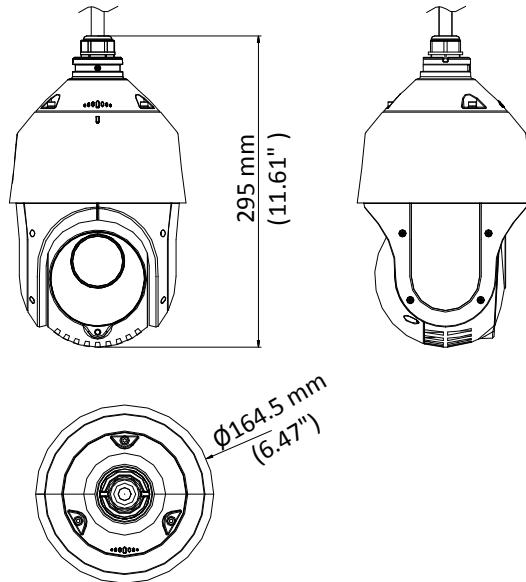

Order Model

DS-2AE4225TI-D(C)

Dimensions

Accessories

Distributed by

1 **NET TRADING SRL**
CCTV IMPORTATOR SISTEME DE SECURITATE
☎ 0736 355 553, 0736 355 554, 0722 334 700

Headquarters

No.555 Qianmo Road, Binjiang District,
Hangzhou 310051, China
T +86-571-8807-5998
overseasbusiness@hikvision.com

Hikvision USA
T +1-909-895-0400
sales.usa@hikvision.com

Hikvision Europe
T +31-23-5542770
saleseuro@hikvision.com

Hikvision Middle East
T +971-4-8816086
salesme@hikvision.com

Hikvision Russia
T +7-495-669-67-99
saleru@hikvision.com

Hikvision India
T +91-22-28469900
sales@pramahikvision.com

Hikvision Italy
T +39-0438-6902
info.it@hikvision.com

Hikvision France
T +33(0)1-85-330-444
info.fr@hikvision.com

Hikvision Spain
T +34-91-737-16-55
info.es@hikvision.com

Hikvision Poland
T +48-22-460-01-50
poland@hikvision.com

Hikvision UK
T +44-1628-9021-4
support.uk@hikvision.com

Hikvision Singapore
T +65-6684-4718
sg@hikvision.com

Hikvision Oceania
T +61-2-8599-4233
salesau@hikvision.com

Hikvision Hong Kong
T +852-2151-1761

Hikvision Canada
T +1-909-895-0400
sales.usa@hikvision.com