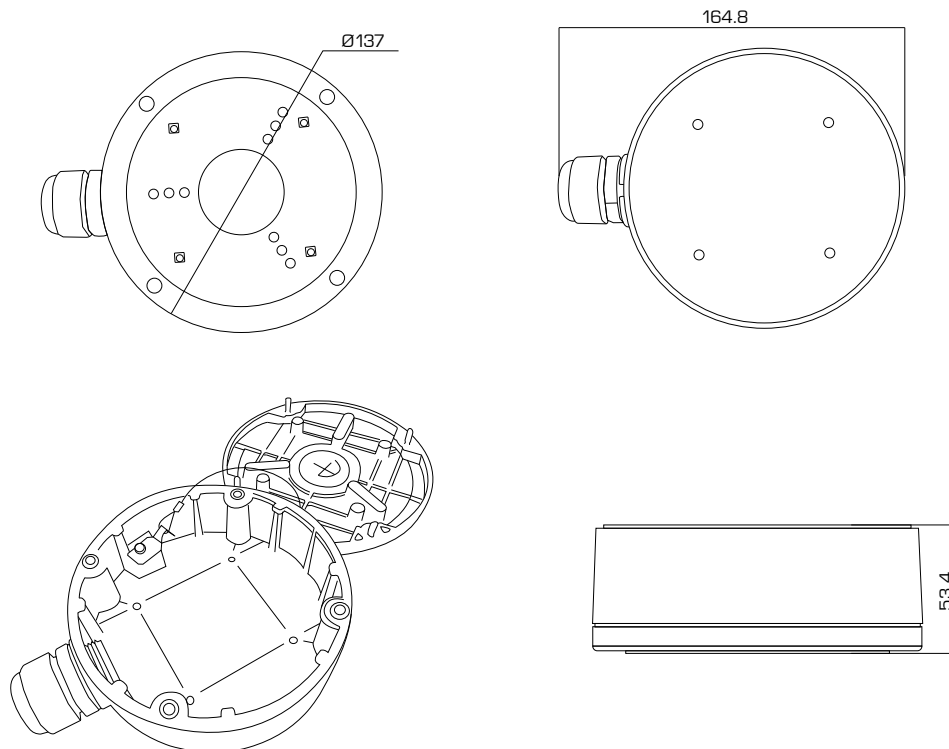

DS-1280ZJ-S

FEATURES:

- Aluminum alloy material with surface spray treatment
- Waterproof design
- Cable hole on bracket makes the feature better

HIKVISION

DS-1280ZJ-S

SPEC

Parameters	Junction box
Colour	Hik White
Feature	Suitable for bullet cameras
Material	Aluminum Alloy
Dimension	Ø137 x 53.4 x 164.8mm
Weight	527g

INFORMATION:

- The bracket should be installed on a flat wall
- The wall must be capable of supporting over 3 times as much as the total weight of the camera and the mount
- The maximum load capacity of the bracket is 4.5kg
- Waterproof ribber is necessary for outdoor application

unit: mm