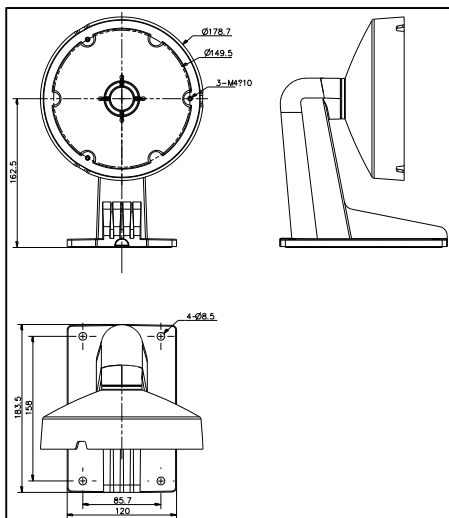

DS-1273ZJ-DM25(M1)

Wall Mount Bracket for
 Dome Camera

Features:

- Aluminum alloy material with surface spray treatment
- Waterproof design
- Design of cap is for convenient wiring

Dimension:

Order Model:

DS-1273ZJ-DM25(M1)

Parameter:

Model	DS-1273ZJ-DM25(M1)
Parameters	Wall Mount Bracket for Dome Camera
Appearance	Hikvision White
Material	Aluminum Alloy
Dimension	250×178×82.5mm
Weight	1105g

Notice:

- The bracket should be installed on flat wall
- Waterproof rubber is necessary for outdoor application
- The wall must be capable of supporting over 3 times as much as the total weight of the camera and the mount.
- The maximum load capacity of the bracket is 4.5KG

Note: The actual bracket may vary from the picture above.