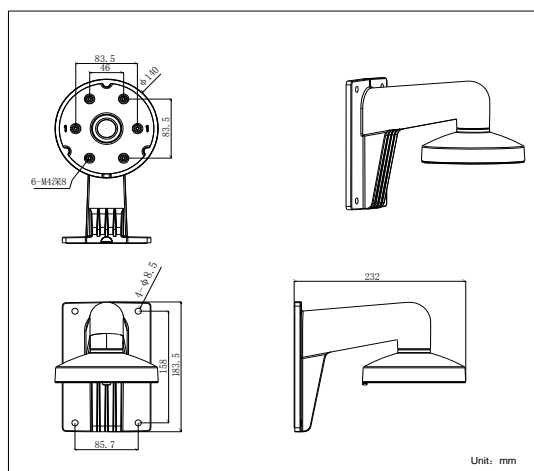

## DS-1273ZJ-140

DS-2CC51xxP(N) Wall Mounting Bracket for Dome Camera

### Features:

- Aluminum alloy material with surface spray treatment
- The outlet hole makes the feature looks better
- Better water proof design
- Convenient installation coordinating with lower bowl

### Dimension:

### Parameter:

Model	DS-1273ZJ-140
Parameters	DS-2CC51xxP(N) Wall Mounting Bracket for Dome Camera
Appearance	Hikvision White
Range of Application	Suitable for DS-2CC51xxP(N) dome camera wall mounting
Material	Aluminum Alloy
Dimension	Φ 140×182×120mm
Weight	703g