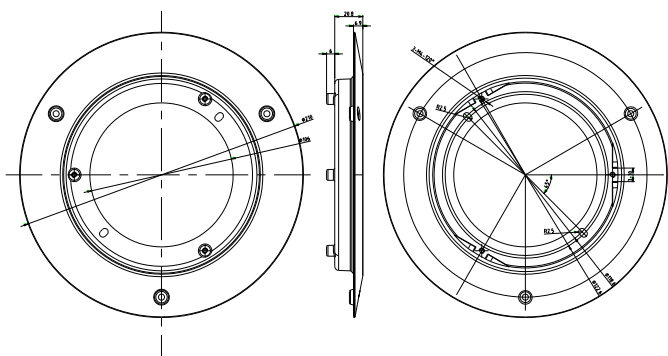

## DS-1241ZJ

In-ceiling Mounting Bracket for  
 Dome Camera

### Dimension:

### Parameter:

Model	DS-1241ZJ
Parameters	In-ceiling Mounting Bracket for Dome Camera
Appearance	Hikvision White
Material	Aluminum Alloy
Dimension	Φ 210×26.8mm
Weight	260g